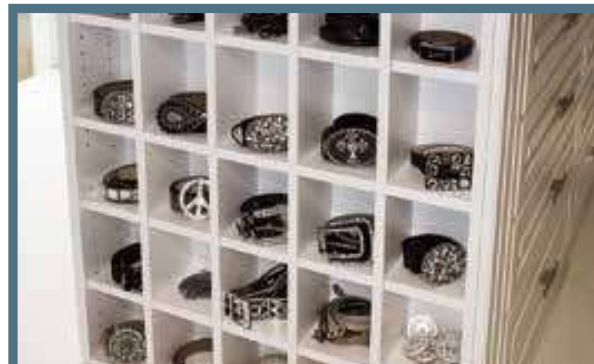

CLOSETS

PULL OUT PANT RACK

PULL OUT SWEATER SHELF

CLOSETS

JEWELRY & DRAWER DIVIDERS

ACCOMMODATE SLOPED CEILINGS & ANGLES

PULL-OUT SHOE STORAGE

ACCESSORY STORAGE

ELITE TIE RACK *Holds 18 ties*

PC|BC|SG|ORB|MG

ELITE SCARF RACK

PC|BC|SG|ORB|MG

ELITE COAT HOOKS

PC|BC|SG|ORB|MG

ELITE BELT HOOK

PC|BC|SG|ORB|MG