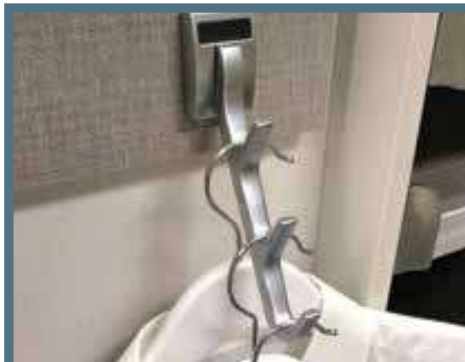

TIE BUTLER *Holds 44 ties*

LIGHT WOOD

ELITE TIE HOOK *Holds 8 ties*

PC|BC|SG|ORB|MG

ELITE DOUBLE HOOK

PC|BC|SG|ORB|MG

ELITE WATERFALL HOOK

PC|BC|SG|ORB|MG